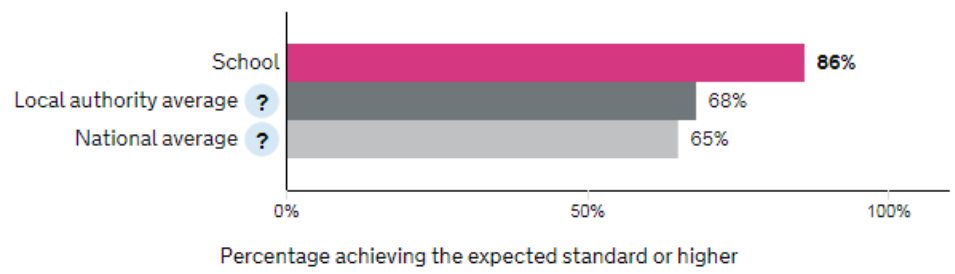

Percentage of pupils achieving the expected standard or higher ?

Number of pupils = 59